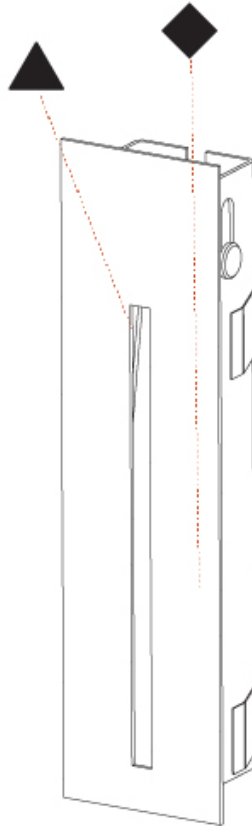

GENERAL

Series: Delight
Subseries: Delight Gooo!
Brand: Prolicht
Division: Architectural
Mounting Type: Recessed
Mounting Location: Wall
Subcategory: Step Light

PHYSICAL

Shape: Square
Length (mm): 90
Length (in): 3 9/16
Height (mm): 90
Depth (mm): 72
Height (in): 3 9/16
Depth (in): 2 13/16
Min. Recessing Depth (mm): 15
Min. Recessing Depth (in): 9/16
Light Distribution: Asymmetric
Weight (kg): 0.3
Weight (lbs): 0.66
Fixture Finish: SSR / BKV / CWI / CRY / HAB / UFT / ITA / RUA / FTG / MYG / LOD / PUS / FRO / FUP / KIA / POP / BLS / SPG / MEY / GOH / GUM / CHC / COM / ABZ / JAG / OBR / MOS / ROR
Fixture Material: Aluminum

GENERAL

Series: Delight
Subseries: Delight String
Brand: Prolicht
Division: Architectural
Mounting Type: Recessed
Mounting Location: Wall
Subcategory: Step Light

PHYSICAL

Shape: Rectangle
Width (mm): 40
Width (in): 1 9/16
Height (mm): 150
Depth (mm): 26
Height (in): 5 7/8
Depth (in): 1
Ceiling Thickness (mm): 10 / 12 / 15
Ceiling Thickness (in): 3/8 or 1/2 or 9/16
Min. Recessing Depth (mm): 30
Min. Recessing Depth (in): 1 3/16
Light Distribution: Asymmetric
Weight (kg): .21
Weight (lbs): .46
Installation Requirement: 140mm / 5 1/2" x 34mm / 1 5/16"
Fixture Finish: SSR / BKV / CWI / CRY / HAB / UFT / ITA / RUA / FTG / MYG / LOD / PUS / FRO / FUP / KIA / POP / BLS / SPG / MEY / GOH / GUM / CHC / COM / ABZ / JAG / OBR / MOS / ROR
Fixture Material: Aluminum

DELIGHT STRING RECESSED

A35696-

PROJECT

TYPE

SPECIFIER

QUANTITY

DATE

A